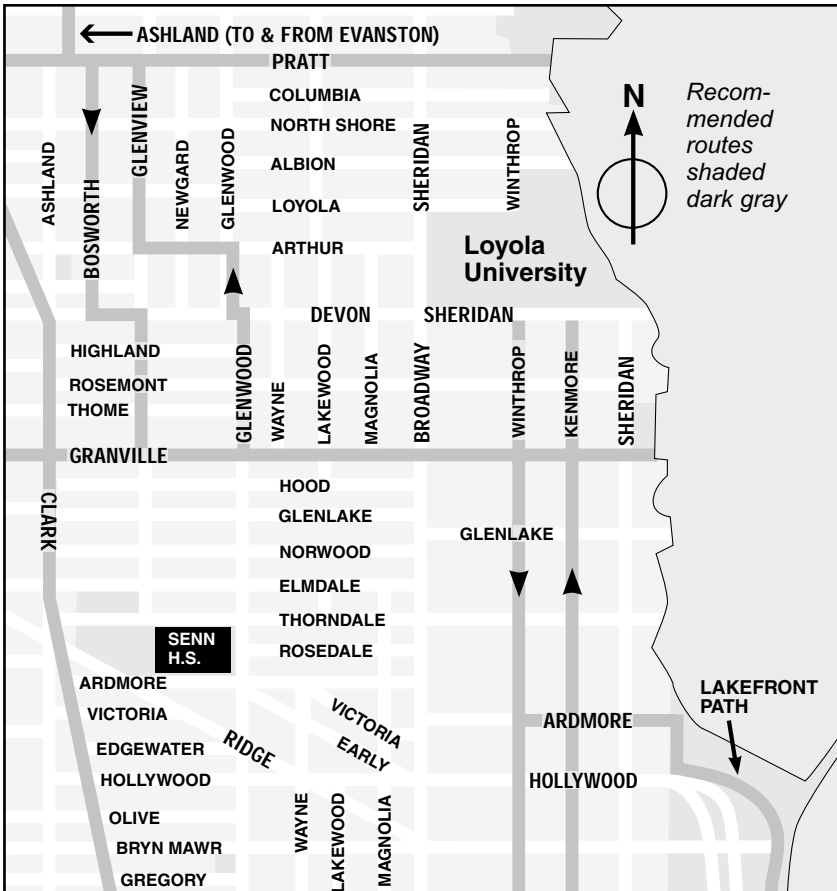

Bike Riders: Please don't ride on the sidewalk!

**Adults and teens who
ride on the sidewalk
break Chicago law.**

Adults and teens who bicycle on the sidewalk:

- *Have endangered residents along Sheridan Road.*
- *Have hit and injured people walking.*
- *Can be ticketed by police.*

**Alternatives to biking north or
south along Sheridan Road:**

- *Use calmer streets just to the west
(see the map on the other side).*
- *If you must use the sidewalk, walk your bicycle.*

Want more help bicycling in Chicago?
Get free copies of the *Chicago Bike Map* and
the *Safe Bicycling in Chicago* booklet
by calling 312/742-BIKE (2453).

Recommended Routes for Bicycling between the Lakefront and Evanston

Note: No off-street bike paths exist between Ardmore Avenue and the Evanston border.

City of Chicago
Richard M. Daley, Mayor

312/742-BIKE
[www.cityofchicago.org/
Transportation/BikeInfo](http://www.cityofchicago.org/Transportation/BikeInfo)